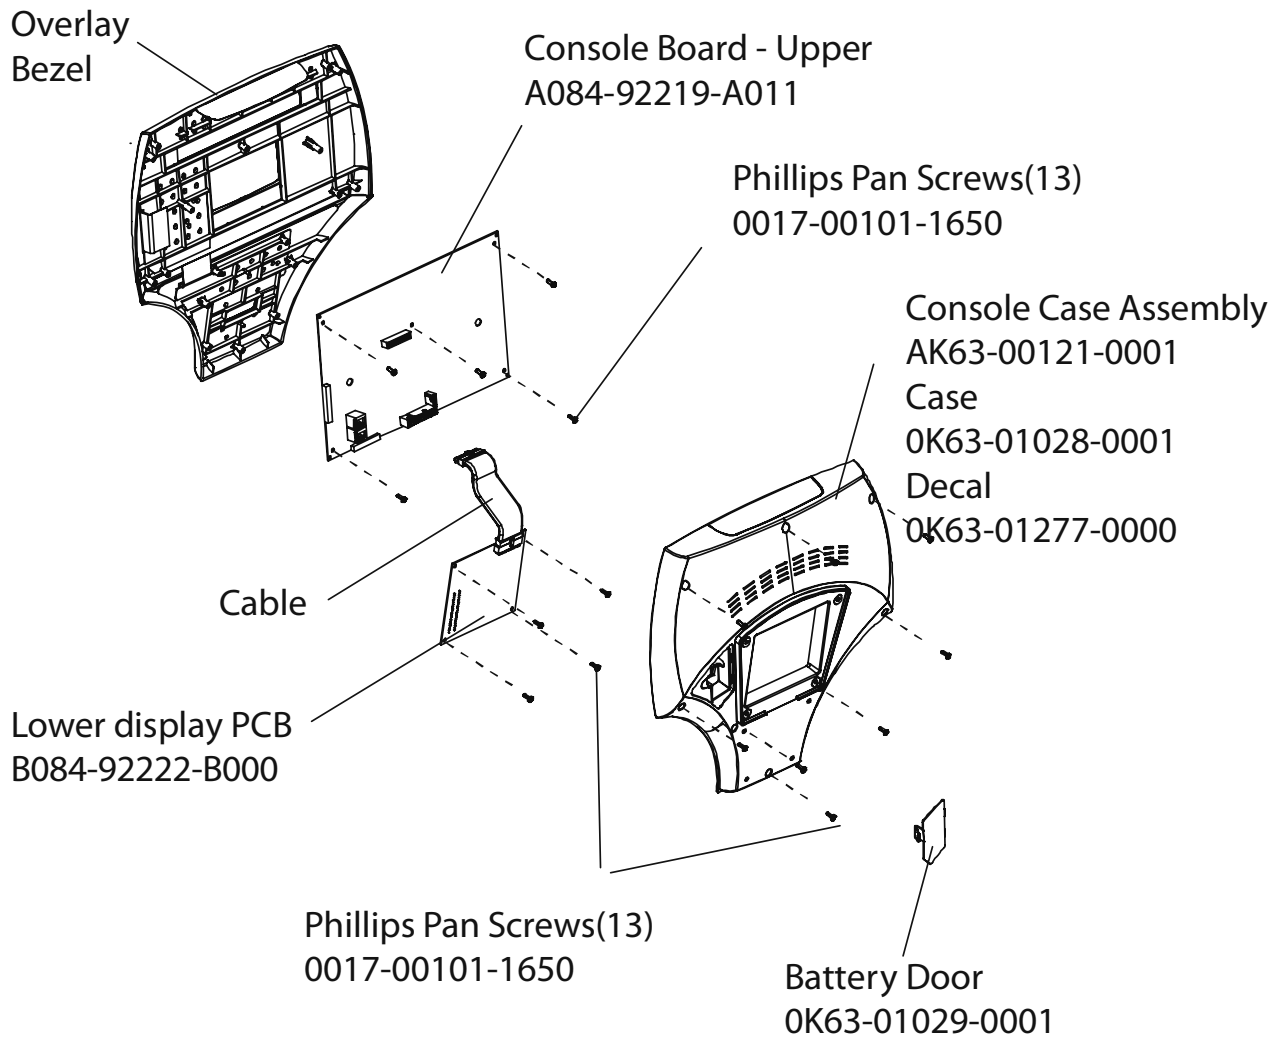

ARCTIC SILVER 95Ci
Console Components

95C-0XXX-02
S/N CCP100000 and UP

Console Assembly	Bezel/Switch W/Overlay Assy.
AK63-00160-0001 Eng Met	AK63-00165-0001 Eng Met
AK63-00160-0003 Ger Met	AK63-00165-0003 Ger Met
AK63-00160-0004 Spn Met	AK63-00165-0004 Spn Met
AK63-00160-0006 Jap Met	AK63-00165-0006 Jap Met
AK63-00160-0007 Frn Met	AK63-00165-0007 Frn Met
AK63-00160-0008 Itl Met	AK63-00165-0008 Itl Met
AK63-00160-0009 Dut Met	AK63-00165-0009 Dut Met
AK63-00160-0010 Por Met	AK63-00165-0010 Por Met