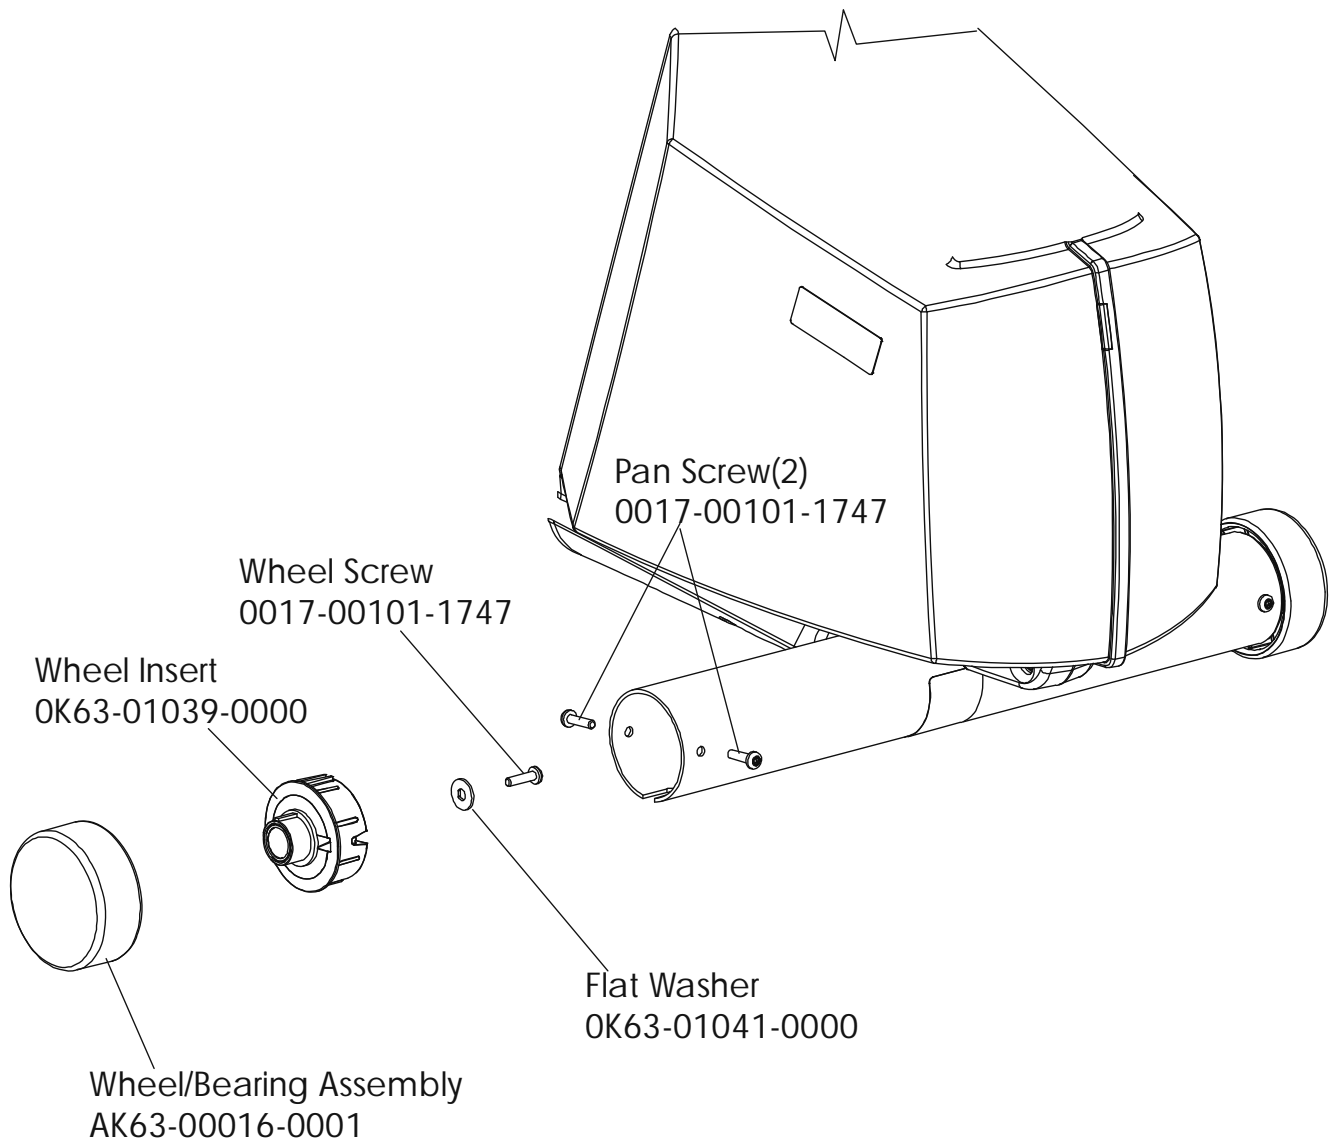

ARCTIC SILVER 95Ci

Right Side Shroud and Crankarm

95C-0XXX-02

S/N CCP100000 and UP

ARCTIC SILVER 95Ci
PCB Mounting Bracket Assembly

95C-0XXX-02
S/N CCP10000 and UP

Assembly Number – AK63-00049-0000

ARCTIC SILVER 95Ci
Resistor Assembly- AK63-00047-0001