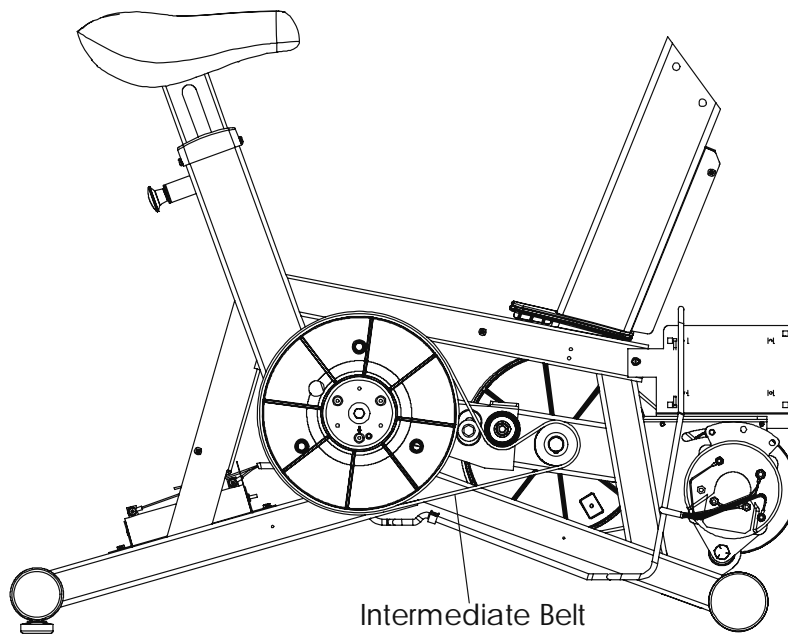

95C-0XXX-02
S/N CCP100000 and UP

ARCTIC SILVER 95Ci

Handlebar Assembly - AK63-00091-0001

95C-0XXX-02

S/N CCP100000 and UP

Alternator Belt
OK63-01065-0000

Intermediate Belt
OK63-01066-0001

**CABLE ASSEMBLY
POWER CONTROL TO ALTERNATOR
AK63-00029-0001**