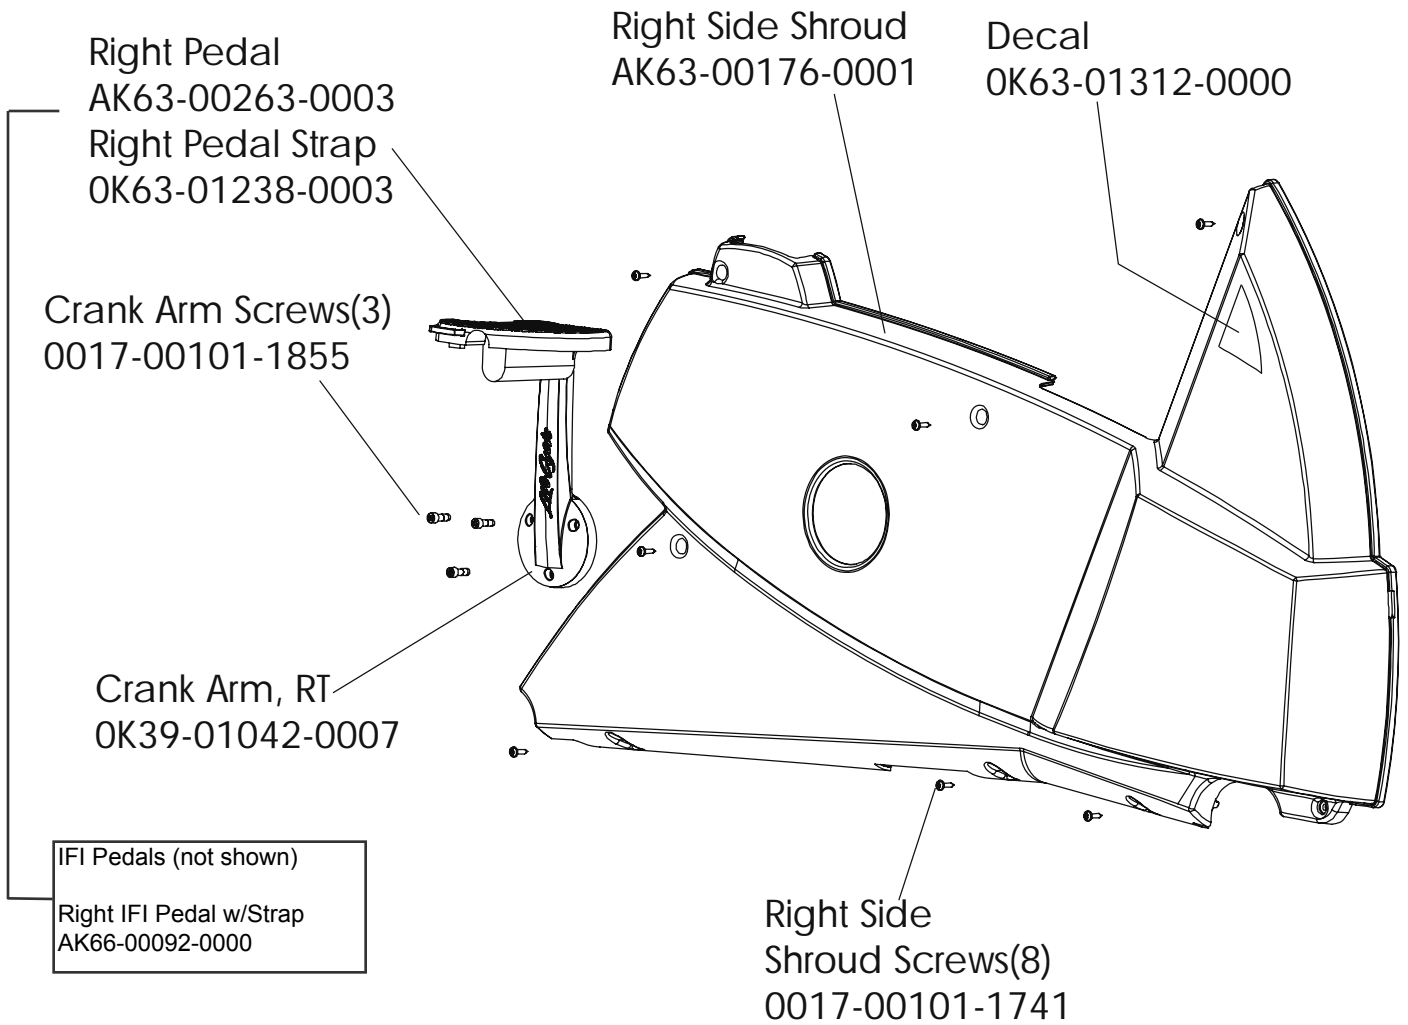

ARCTIC SILVER 95Ci

Right Side Shroud and Crankarm

95C-0XXX-02

S/N CCP100000 and UP