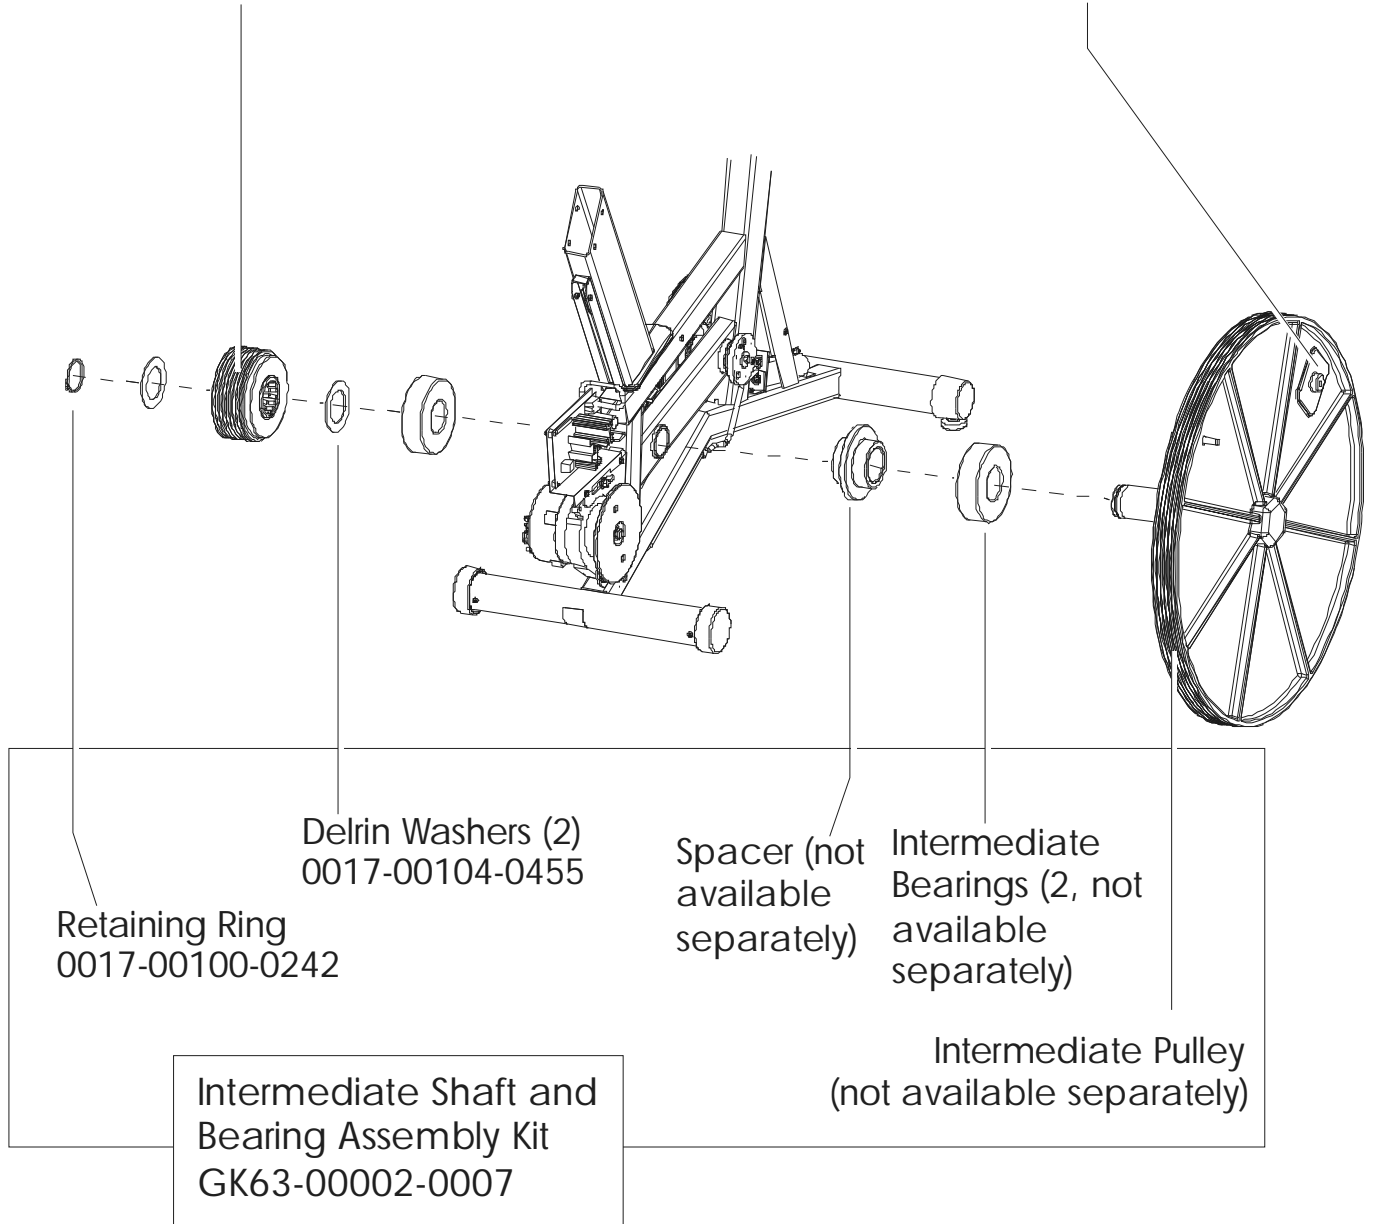

	Page
CONSOLE COMPONENTS	4
CONSOLE MOUNTING SCREWS AND POLAR COVERS.....	5
ALTERNATOR W/PULLEY	6
CRANKSHAFT AND BEARING ASSEMBLY.....	7
INTERMEDIATE SHAFT AND BEARING ASSEMBLY.....	8
SEAT LATCH ASSEMBLY	9
SEAT POST ASSEMBLY	10
SEAT POST SHROUDS.....	11
IDLER BRACKET ASSEMBLY.....	12
CONSOLE SUPPORT ASSEMBLY.....	13
LEFT SIDE SHROUD AND CRANKARM	14
RIGHT SIDE SHROUD AND CRANKARM.....	15
PCB MOUNTING BRACKET ASSEMBLY.....	16
FRONT WHEELS.....	17
RESISTOR ASSEMBLY.....	18
HANDLEBAR ASSEMBLY.....	19
BELTS.....	20
CABLES.....	21

ARCTIC SILVER 95Ci
Console Screws & Polar Covers

95C-0XXX-02
S/N CCP100000 and UP

ARCTIC SILVER 95Ci
Crankshaft and Bearing Assembly

95C-0XXX-02
S/N CCP100000 and UP

ARCTIC SILVER 95Ci

95C-0XXX-02

Intermediate Shaft and Bearing Assembly

S/N CCP100000 and UP

Clutch Assembly
AK63-00026-0000
(not included in kit)

Magnet
118E-00001-0124
(not included in kit)

ARCTIC SILVER 95Ci

Seat Latch Assembly - AK63-00043-0001

95C-0XXX-02

S/N CCP100000 and UP