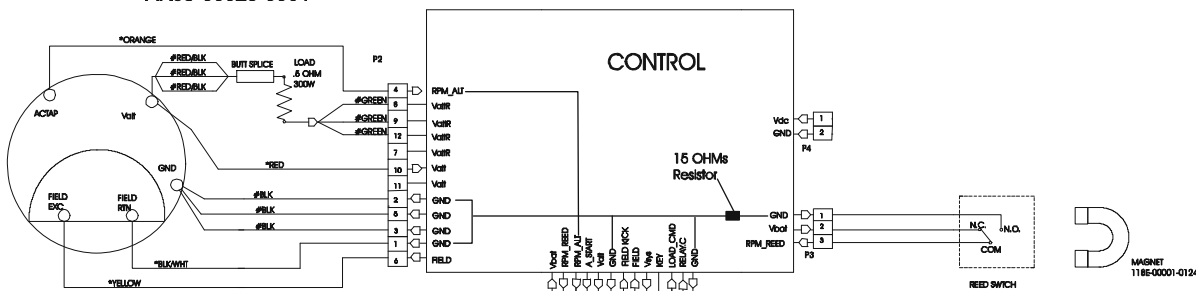

95C-0XXX-02
S/N CCP100000 and UP

ARCTIC SILVER 95Ci

Handlebar Assembly - AK63-00091-0001

95C-0XXX-02

S/N CCP100000 and UP

Alternator Belt
OK63-01065-0000

Intermediate Belt
OK63-01066-0001

**CABLE ASSEMBLY
POWER CONTROL TO ALTERNATOR
AK63-00029-0001**