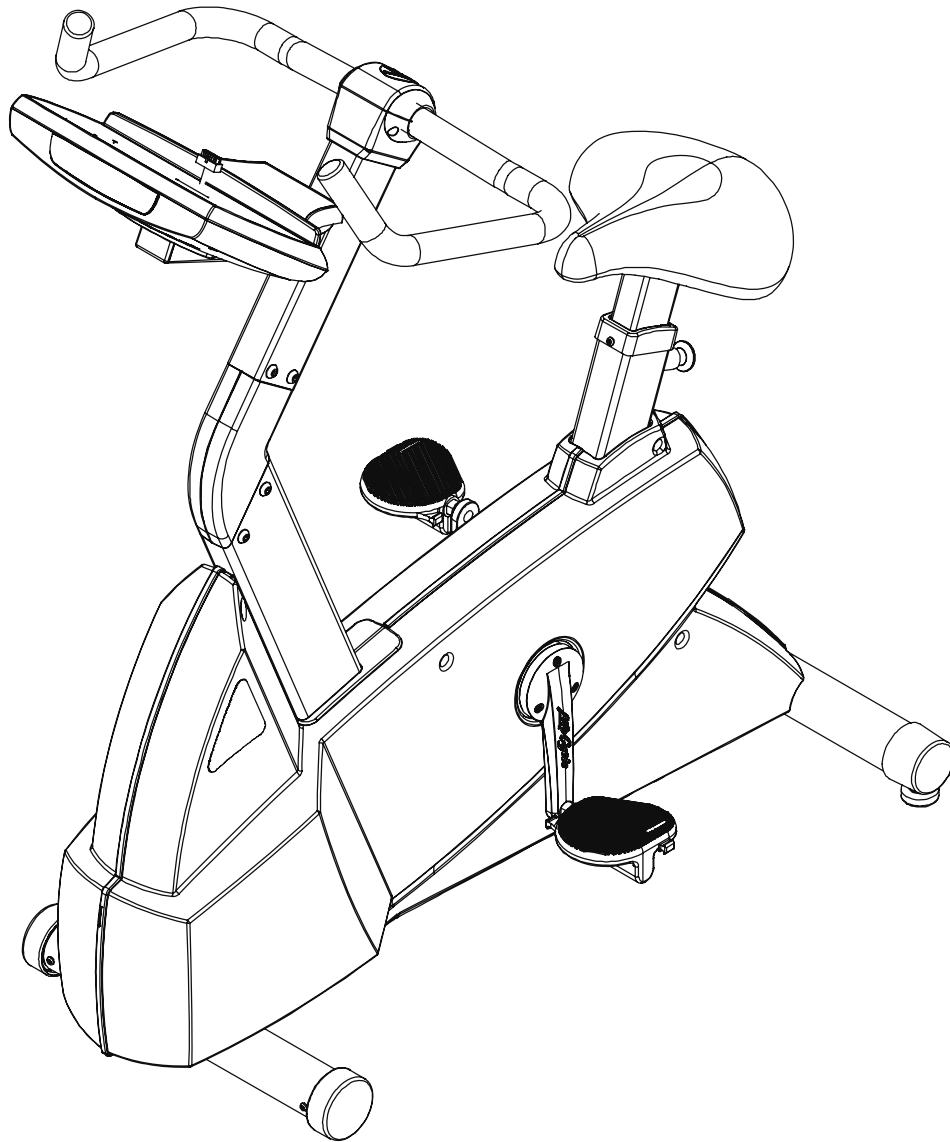

LifeFitness

ARCTIC SILVER 95Ci Upright Bike

Customer Support Services
PARTS MANUAL rev 23 April 2014

ARCTIC SILVER 95Ci
REFERENCES

95C-0XXX-02
S/N CCP100000 and UP

OPERATION MANUAL	M051-00K63-A064
HARDWARE BAG	GK63-00002-0044
NETWORK C-SAFE KIT	GK63-00002-0003
POWER OPTION KIT – 120V	GK63-00002-0005
POWER OPTION KIT – 220/50 UK	GK63-00002-0039
POWER OPTION KIT – 240V+ AUS	GK63-00002-0040
POWER OPTION KIT – 220/50	GK63-00002-0041
TOUCH UP PAINT: SPRAY CAN .5 OZ BOTTLE W/APPLICATOR .33 OZ PEN	0017-00008-0204 0017-00008-0205 0017-00008-0206
SERVICE MANUAL	M051-00K63-A009

	Page
CONSOLE COMPONENTS	4
CONSOLE MOUNTING SCREWS AND POLAR COVERS.....	5
ALTERNATOR W/PULLEY	6
CRANKSHAFT AND BEARING ASSEMBLY.....	7
INTERMEDIATE SHAFT AND BEARING ASSEMBLY.....	8
SEAT LATCH ASSEMBLY	9
SEAT POST ASSEMBLY	10
SEAT POST SHROUDS.....	11
IDLER BRACKET ASSEMBLY.....	12
CONSOLE SUPPORT ASSEMBLY.....	13
LEFT SIDE SHROUD AND CRANKARM	14
RIGHT SIDE SHROUD AND CRANKARM.....	15
PCB MOUNTING BRACKET ASSEMBLY.....	16
FRONT WHEELS.....	17
RESISTOR ASSEMBLY.....	18
HANDLEBAR ASSEMBLY.....	19
BELTS.....	20
CABLES.....	21