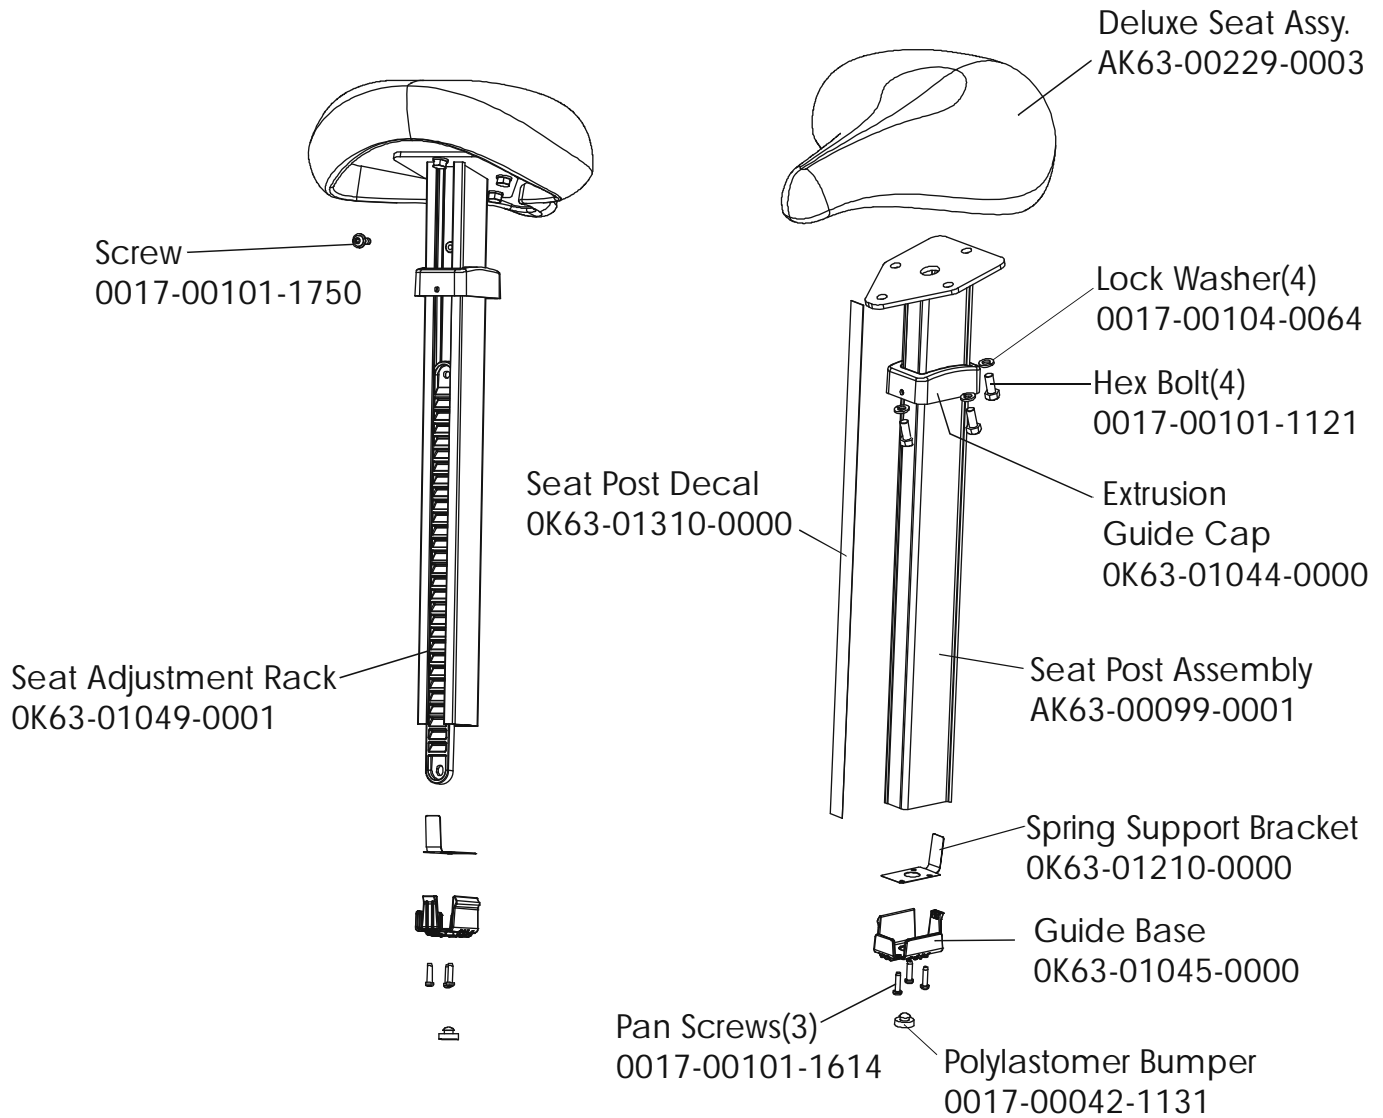

ARCTIC SILVER 95Ci

Seat Post Assembly – AK63-00232-0002

95C-0XXX-02

S/N CCP100000 and UP