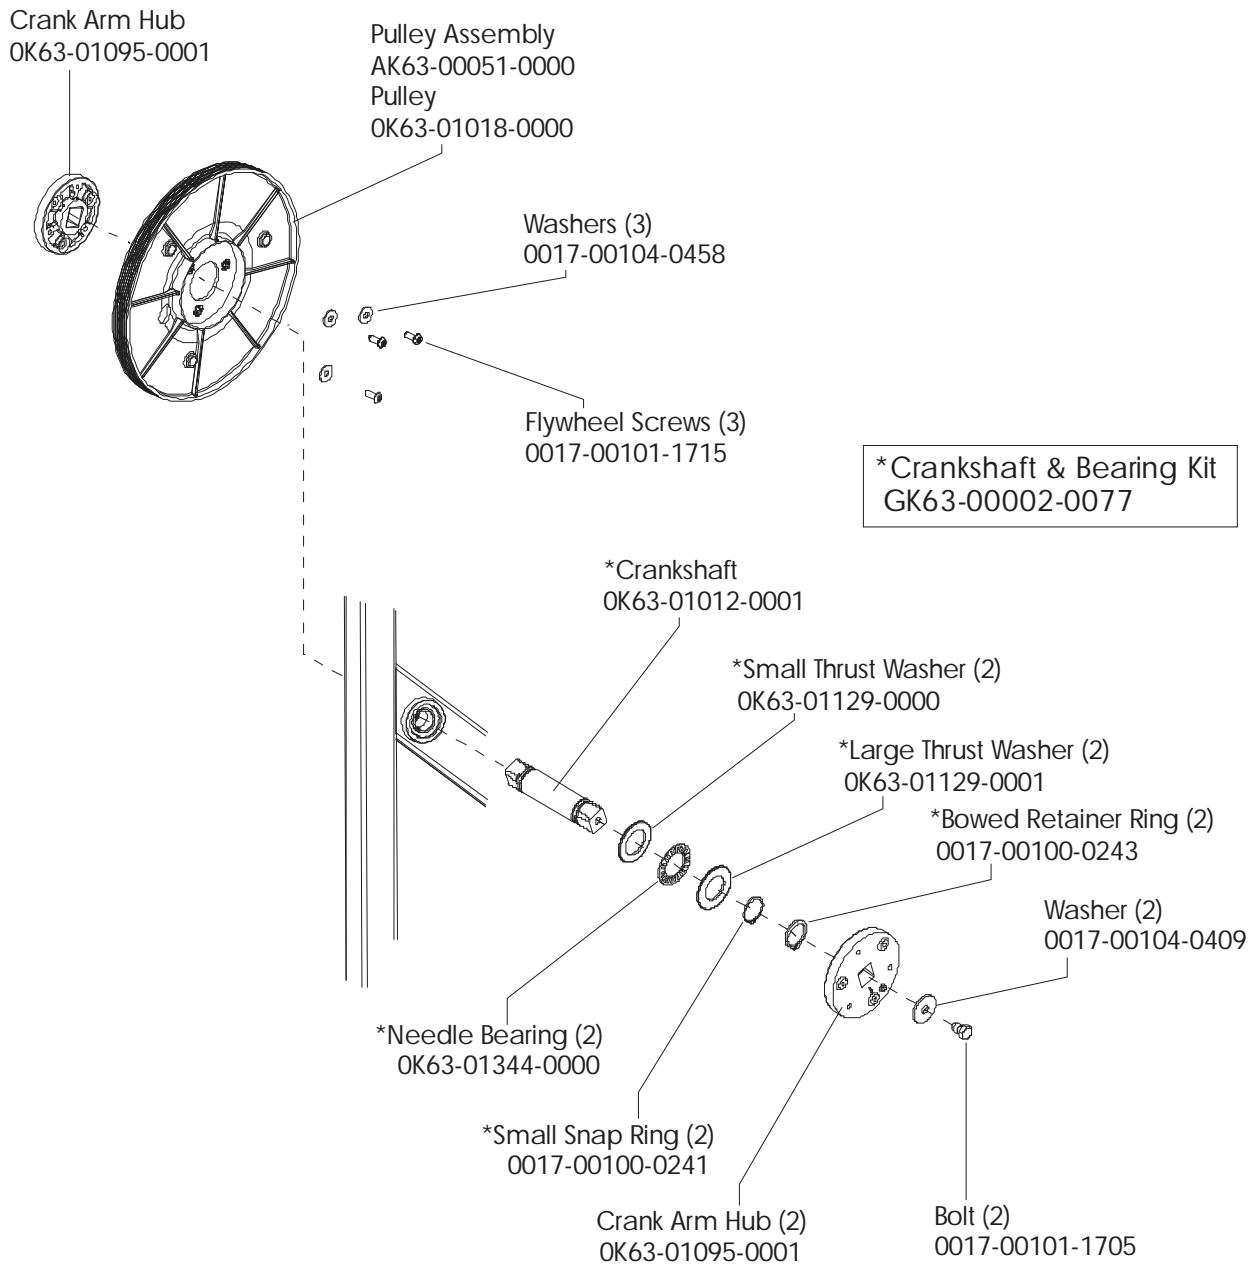

	Page
CONSOLE COMPONENTS	4
CONSOLE MOUNTING SCREWS AND POLAR COVERS.....	5
ALTERNATOR W/PULLEY	6
CRANKSHAFT AND BEARING ASSEMBLY.....	7
INTERMEDIATE SHAFT AND BEARING ASSEMBLY.....	8
SEAT LATCH ASSEMBLY	9
SEAT POST ASSEMBLY	10
SEAT POST SHROUDS.....	11
IDLER BRACKET ASSEMBLY.....	12
CONSOLE SUPPORT ASSEMBLY.....	13
LEFT SIDE SHROUD AND CRANKARM	14
RIGHT SIDE SHROUD AND CRANKARM.....	15
PCB MOUNTING BRACKET ASSEMBLY.....	16
FRONT WHEELS.....	17
RESISTOR ASSEMBLY.....	18
HANDLEBAR ASSEMBLY.....	19
BELTS.....	20
CABLES.....	21

ARCTIC SILVER 95Ci
Console Components

95C-0XXX-02
S/N CCP100000 and UP

Console Assembly	Bezel/Switch W/Overlay Assy.
AK63-00160-0001 Eng Met	AK63-00165-0001 Eng Met
AK63-00160-0003 Ger Met	AK63-00165-0003 Ger Met
AK63-00160-0004 Spn Met	AK63-00165-0004 Spn Met
AK63-00160-0006 Jap Met	AK63-00165-0006 Jap Met
AK63-00160-0007 Frn Met	AK63-00165-0007 Frn Met
AK63-00160-0008 Itl Met	AK63-00165-0008 Itl Met
AK63-00160-0009 Dut Met	AK63-00165-0009 Dut Met
AK63-00160-0010 Por Met	AK63-00165-0010 Por Met

ARCTIC SILVER 95Ci
Console Screws & Polar Covers

95C-0XXX-02
S/N CCP100000 and UP

ARCTIC SILVER 95Ci
Crankshaft and Bearing Assembly

95C-0XXX-02
S/N CCP100000 and UP

ARCTIC SILVER 95Ci

95C-0XXX-02

Intermediate Shaft and Bearing Assembly

S/N CCP100000 and UP

Clutch Assembly
AK63-00026-0000
(not included in kit)

Magnet
118E-00001-0124
(not included in kit)

ARCTIC SILVER 95Ci

Seat Latch Assembly - AK63-00043-0001

95C-0XXX-02

S/N CCP100000 and UP