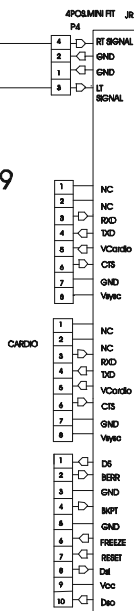

**CABLE ASSEMBLY
AK63-00028-0001**

**LIFE PULSE EXTENSION
AK63-00069-0000**

P9