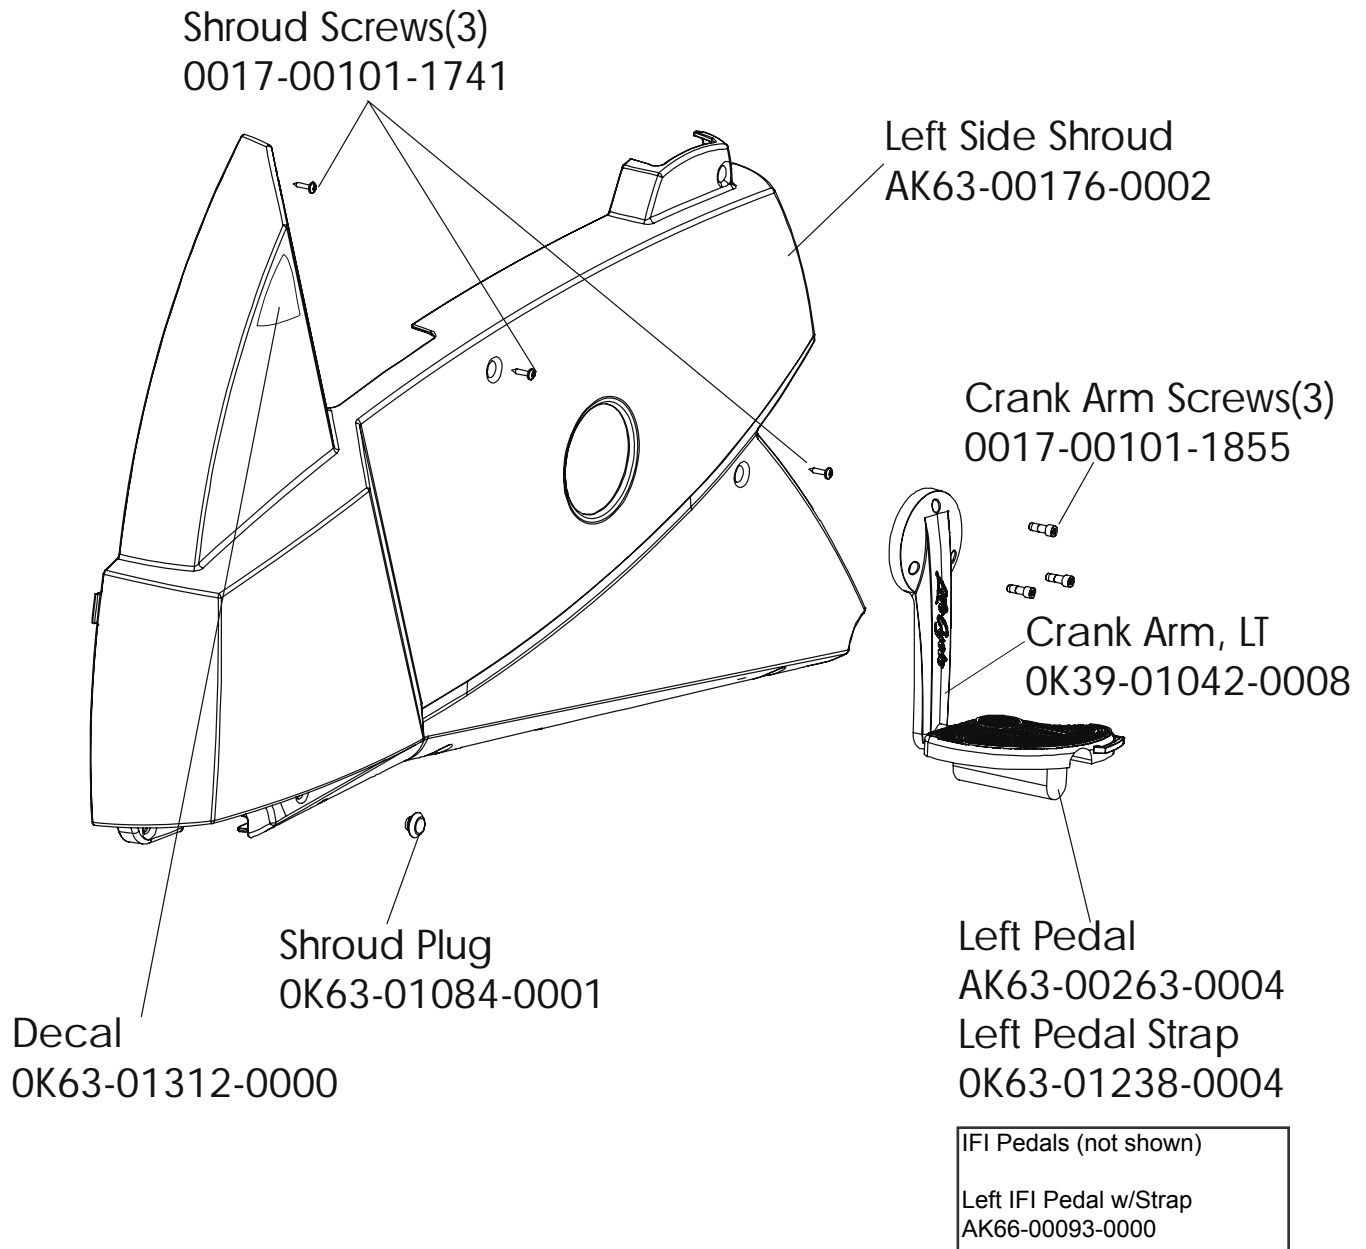

Idler Bracket Assembly - AK63-00021-0000

S/N CCP100000 and UP

ARCTIC SILVER 95Ci
Console Support Assembly

95C-0XXX-02
S/N CCP100000 and UP

ARCTIC SILVER 95Ci
Left Side Shroud and Crankarm

95C-0XXX-02
S/N CCP100000 and UP