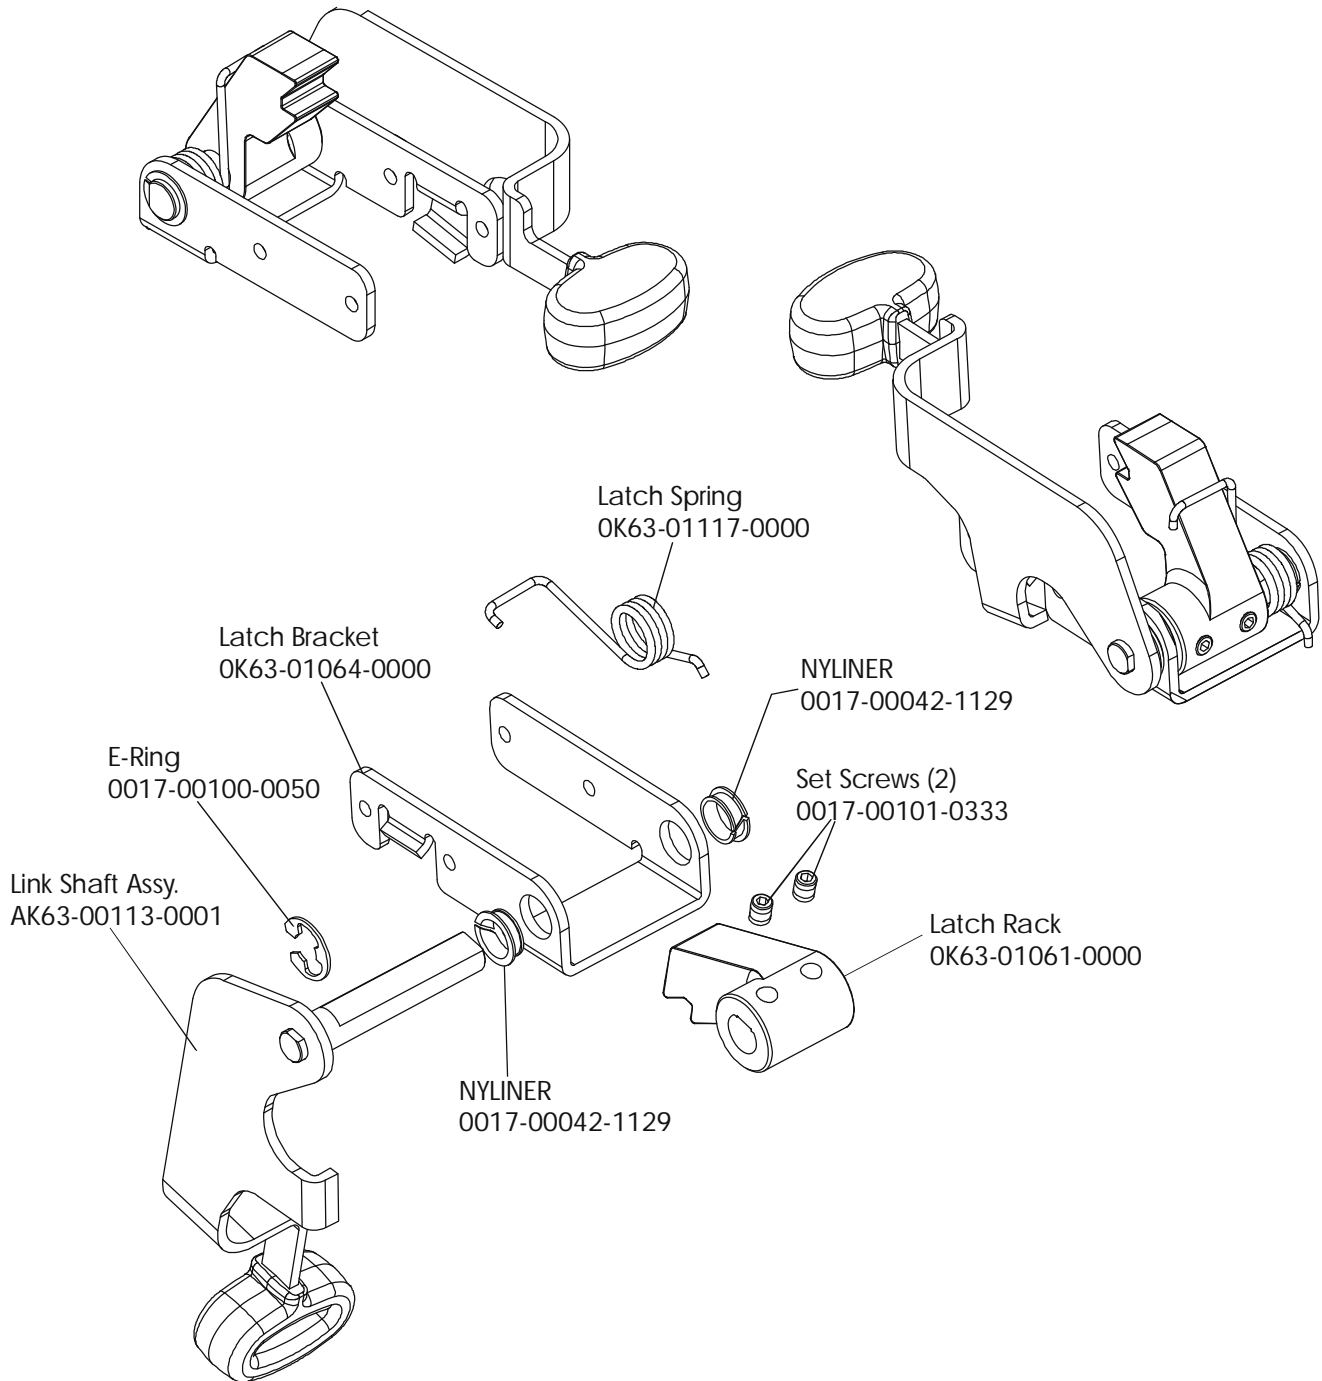

	Page
CONSOLE COMPONENTS	4
CONSOLE MOUNTING SCREWS AND POLAR COVERS.....	5
ALTERNATOR W/PULLEY	6
CRANKSHAFT AND BEARING ASSEMBLY.....	7
INTERMEDIATE SHAFT AND BEARING ASSEMBLY.....	8
SEAT LATCH ASSEMBLY	9
SEAT POST ASSEMBLY	10
SEAT POST SHROUDS.....	11
IDLER BRACKET ASSEMBLY.....	12
CONSOLE SUPPORT ASSEMBLY.....	13
LEFT SIDE SHROUD AND CRANKARM	14
RIGHT SIDE SHROUD AND CRANKARM.....	15
PCB MOUNTING BRACKET ASSEMBLY.....	16
FRONT WHEELS.....	17
RESISTOR ASSEMBLY.....	18
HANDLEBAR ASSEMBLY.....	19
BELTS.....	20
CABLES.....	21

ARCTIC SILVER 95Ci
Console Screws & Polar Covers

95C-0XXX-02
S/N CCP100000 and UP

ARCTIC SILVER 95Ci
Crankshaft and Bearing Assembly

95C-0XXX-02
S/N CCP100000 and UP

ARCTIC SILVER 95Ci

95C-0XXX-02

Intermediate Shaft and Bearing Assembly

S/N CCP100000 and UP

Clutch Assembly
AK63-00026-0000
(not included in kit)

Magnet
118E-00001-0124
(not included in kit)

ARCTIC SILVER 95Ci

Seat Latch Assembly - AK63-00043-0001

95C-0XXX-02

S/N CCP100000 and UP

ARCTIC SILVER 95Ci

Seat Post Assembly – AK63-00232-0002

95C-0XXX-02

S/N CCP100000 and UP

ARCTIC SILVER 95Ci
Seat Post Shrouds

95C-0XXX-02
S/N CCP100000 and UP

ARCTIC SILVER 95Ci

95C-0XXX-02