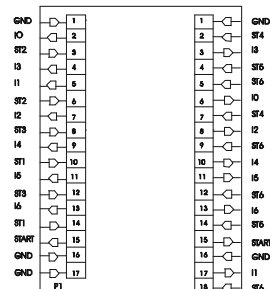

**CABLE ASSEMBLY
AK63-00028-0001**

**LIFE PULSE EXTENSION
AK63-00069-0000**

P9

**CONSOLE TO ACB CABLE
AK63-00037-0002**

**LOWER CONSOLE
CABLE
AK63-00038-0000**

UPPER CONSOLE

LOWER KEYPAD

P12