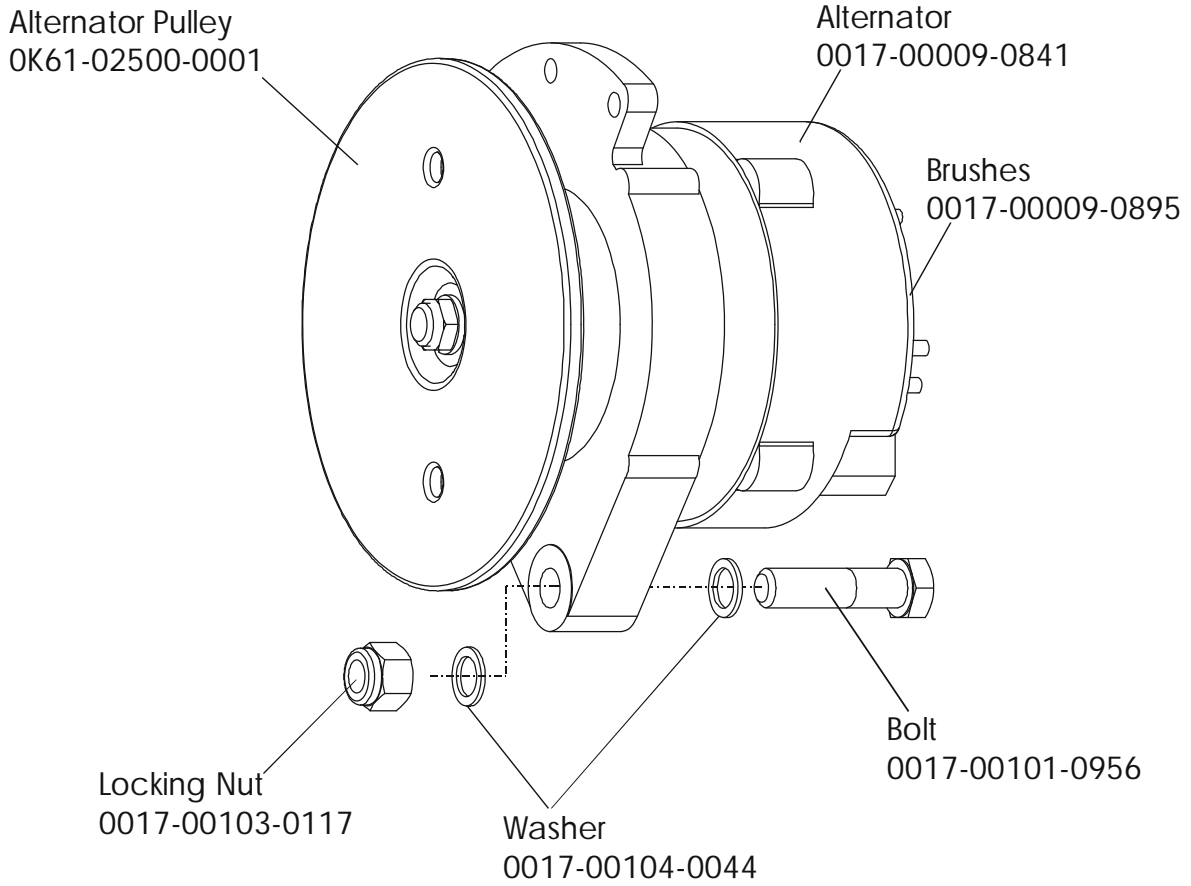

	Page
CONSOLE COMPONENTS	4
CONSOLE MOUNTING SCREWS AND POLAR COVERS.....	5
ALTERNATOR W/PULLEY	6
CRANKSHAFT AND BEARING ASSEMBLY.....	7
INTERMEDIATE SHAFT AND BEARING ASSEMBLY.....	8
SEAT LATCH ASSEMBLY	9
SEAT POST ASSEMBLY	10
SEAT POST SHROUDS.....	11
IDLER BRACKET ASSEMBLY.....	12
CONSOLE SUPPORT ASSEMBLY.....	13
LEFT SIDE SHROUD AND CRANKARM	14
RIGHT SIDE SHROUD AND CRANKARM.....	15
PCB MOUNTING BRACKET ASSEMBLY.....	16
FRONT WHEELS.....	17
RESISTOR ASSEMBLY.....	18
HANDLEBAR ASSEMBLY.....	19
BELTS.....	20
CABLES.....	21

ARCTIC SILVER 95Ci
Console Components

95C-0XXX-02
S/N CCP100000 and UP

Console Assembly	Bezel/Switch W/Overlay Assy.
AK63-00160-0001 Eng Met	AK63-00165-0001 Eng Met
AK63-00160-0003 Ger Met	AK63-00165-0003 Ger Met
AK63-00160-0004 Spn Met	AK63-00165-0004 Spn Met
AK63-00160-0006 Jap Met	AK63-00165-0006 Jap Met
AK63-00160-0007 Frn Met	AK63-00165-0007 Frn Met
AK63-00160-0008 Itl Met	AK63-00165-0008 Itl Met
AK63-00160-0009 Dut Met	AK63-00165-0009 Dut Met
AK63-00160-0010 Por Met	AK63-00165-0010 Por Met

ARCTIC SILVER 95Ci
Console Screws & Polar Covers

95C-0XXX-02
S/N CCP100000 and UP

ARCTIC SILVER 95Ci
Crankshaft and Bearing Assembly

95C-0XXX-02
S/N CCP100000 and UP

ARCTIC SILVER 95Ci

95C-0XXX-02

Intermediate Shaft and Bearing Assembly