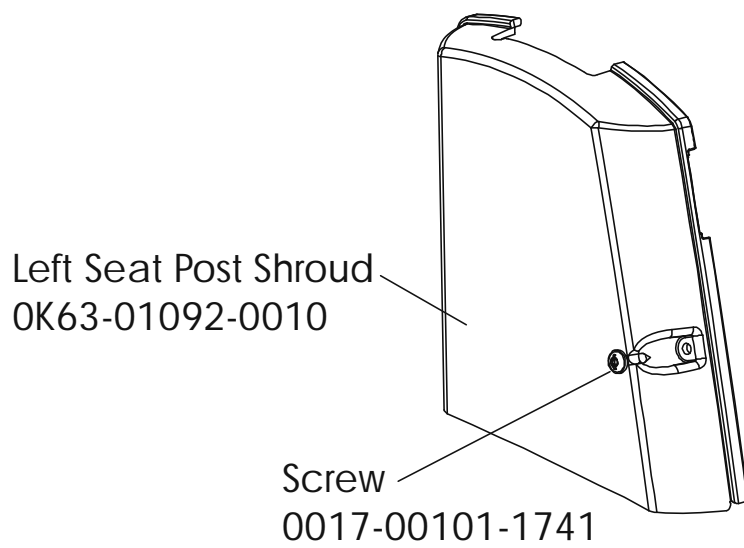

ARCTIC SILVER 95Ci

Seat Post Assembly – AK63-00232-0002

95C-0XXX-02

S/N CCP100000 and UP

ARCTIC SILVER 95Ci
Seat Post Shrouds

95C-0XXX-02
S/N CCP100000 and UP

ARCTIC SILVER 95Ci

95C-0XXX-02