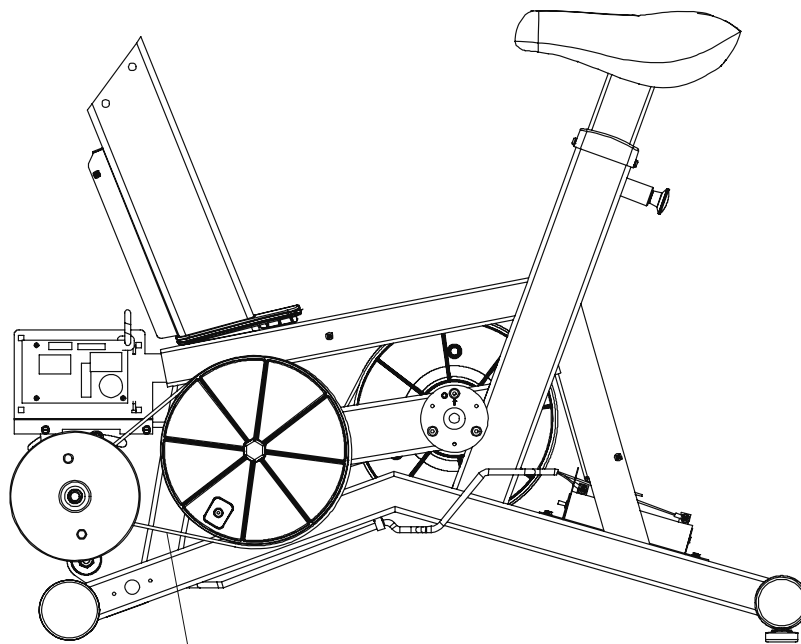

95C-0XXX-02
S/N CCP100000 and UP

ARCTIC SILVER 95Ci

Handlebar Assembly - AK63-00091-0001

95C-0XXX-02

S/N CCP100000 and UP

Alternator Belt
OK63-01065-0000

Intermediate Belt
OK63-01066-0001

**CABLE ASSEMBLY
POWER CONTROL TO ALTERNATOR
AK63-00029-0001**