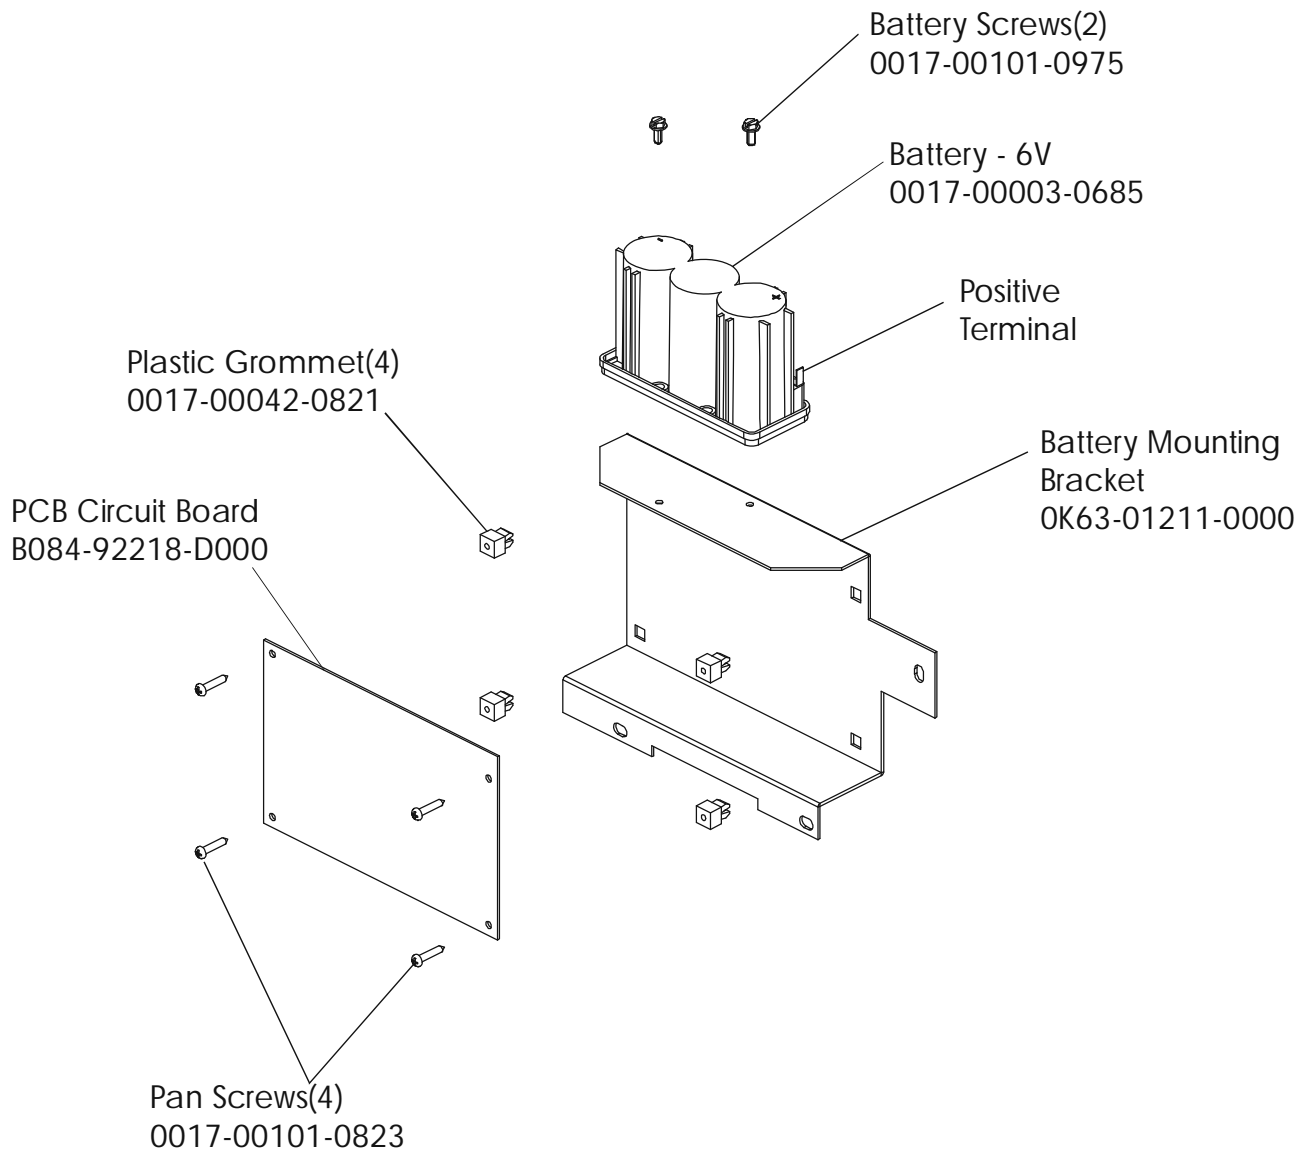

ARCTIC SILVER 95Ci

Right Side Shroud and Crankarm

95C-0XXX-02

S/N CCP100000 and UP

ARCTIC SILVER 95Ci
PCB Mounting Bracket Assembly

95C-0XXX-02
S/N CCP10000 and UP

Assembly Number – AK63-00049-0000

ARCTIC SILVER 95Ci
Resistor Assembly- AK63-00047-0001