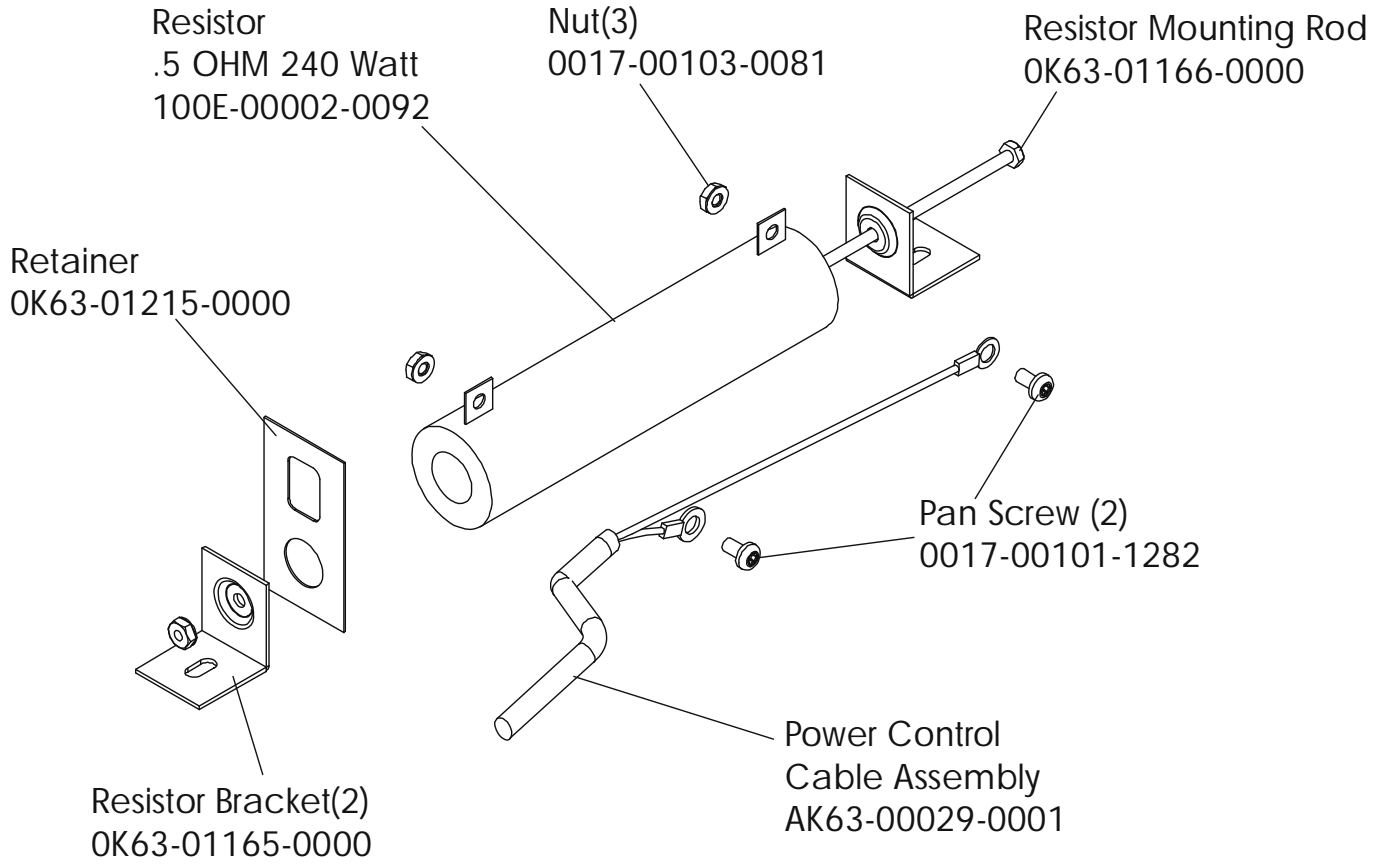

ARCTIC SILVER 95Ci
Resistor Assembly- AK63-00047-0001

95C-0XXX-02
S/N CCP100000 and UP