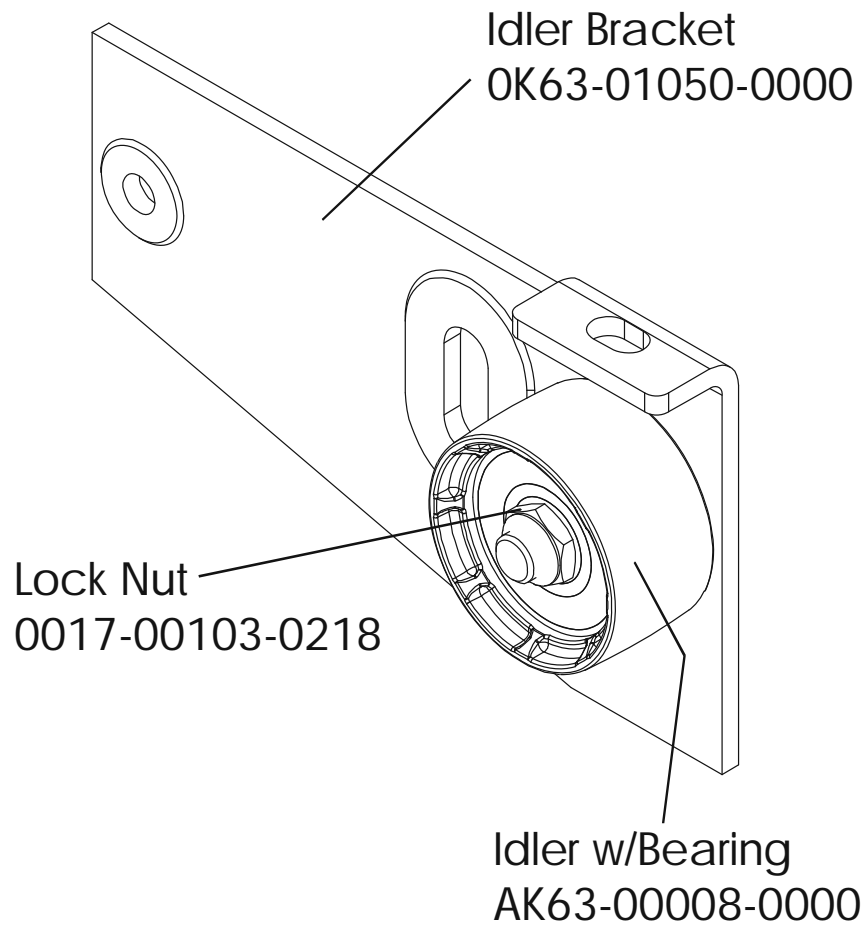

ARCTIC SILVER 95Ci

95C-0XXX-02

Idler Bracket Assembly - AK63-00021-0000

S/N CCP100000 and UP