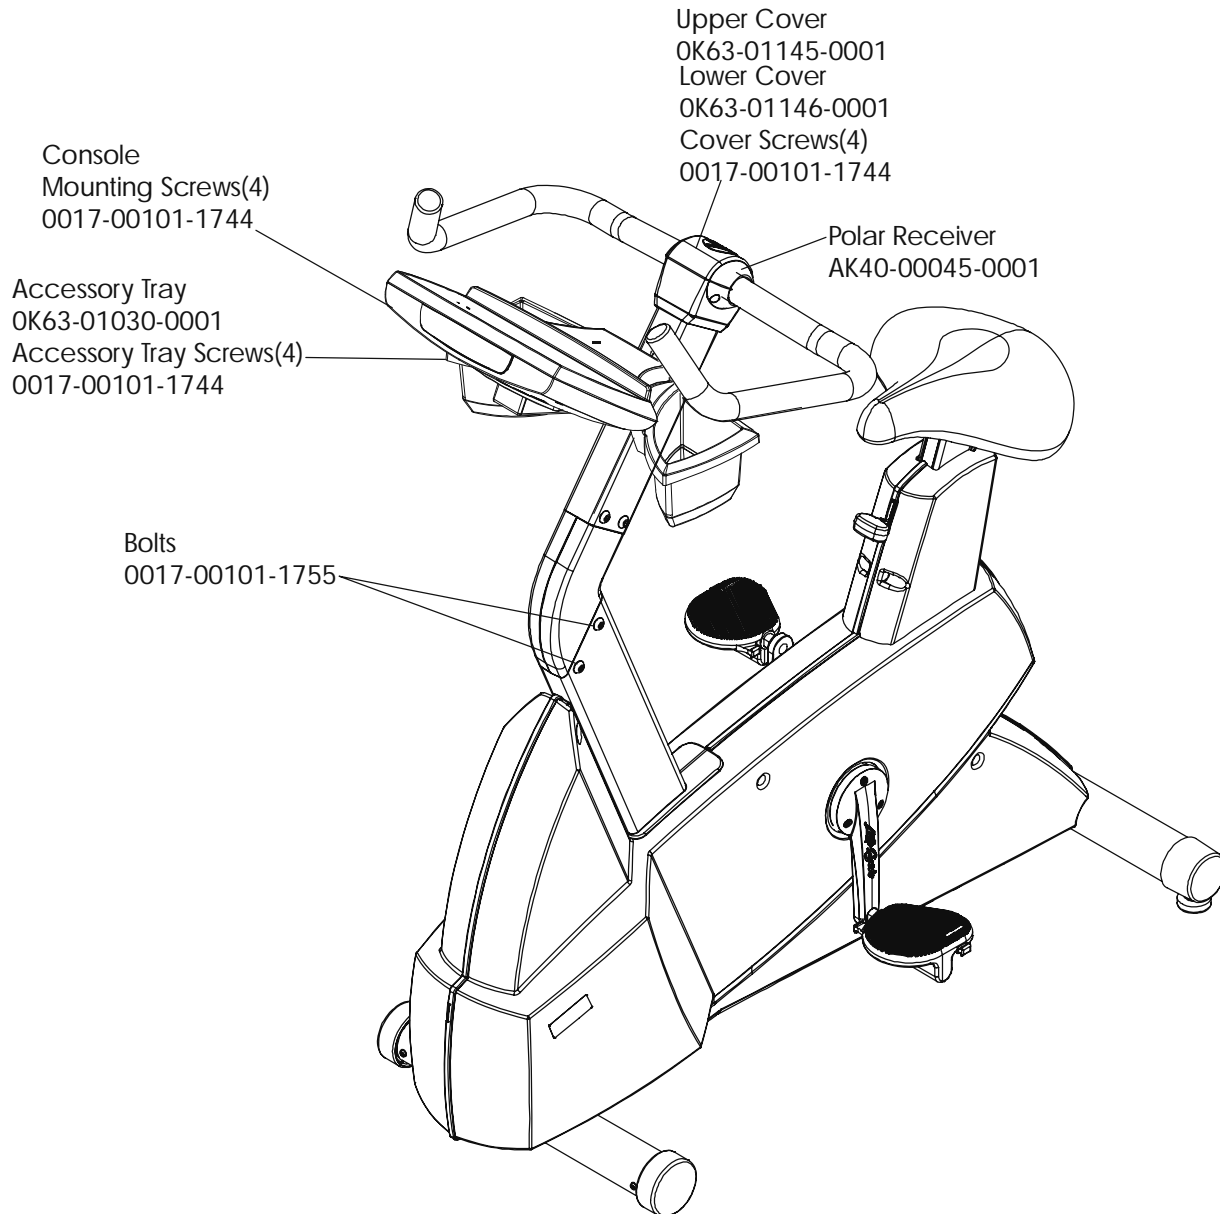

	Page
CONSOLE COMPONENTS	4
CONSOLE MOUNTING SCREWS AND POLAR COVERS.....	5
ALTERNATOR W/PULLEY	6
CRANKSHAFT AND BEARING ASSEMBLY.....	7
INTERMEDIATE SHAFT AND BEARING ASSEMBLY.....	8
SEAT LATCH ASSEMBLY	9
SEAT POST ASSEMBLY	10
SEAT POST SHROUDS.....	11
IDLER BRACKET ASSEMBLY.....	12
CONSOLE SUPPORT ASSEMBLY.....	13
LEFT SIDE SHROUD AND CRANKARM	14
RIGHT SIDE SHROUD AND CRANKARM.....	15
PCB MOUNTING BRACKET ASSEMBLY.....	16
FRONT WHEELS.....	17
RESISTOR ASSEMBLY.....	18
HANDLEBAR ASSEMBLY.....	19
BELTS.....	20
CABLES.....	21

ARCTIC SILVER 95Ci
Console Components

95C-0XXX-02
S/N CCP100000 and UP

Console Assembly	Bezel/Switch W/Overlay Assy.
AK63-00160-0001 Eng Met	AK63-00165-0001 Eng Met
AK63-00160-0003 Ger Met	AK63-00165-0003 Ger Met
AK63-00160-0004 Spn Met	AK63-00165-0004 Spn Met
AK63-00160-0006 Jap Met	AK63-00165-0006 Jap Met
AK63-00160-0007 Frn Met	AK63-00165-0007 Frn Met
AK63-00160-0008 Itl Met	AK63-00165-0008 Itl Met
AK63-00160-0009 Dut Met	AK63-00165-0009 Dut Met
AK63-00160-0010 Por Met	AK63-00165-0010 Por Met

ARCTIC SILVER 95Ci
Console Screws & Polar Covers

95C-0XXX-02
S/N CCP100000 and UP

ARCTIC SILVER 95Ci
Crankshaft and Bearing Assembly

95C-0XXX-02
S/N CCP100000 and UP

ARCTIC SILVER 95Ci

95C-0XXX-02

Intermediate Shaft and Bearing Assembly