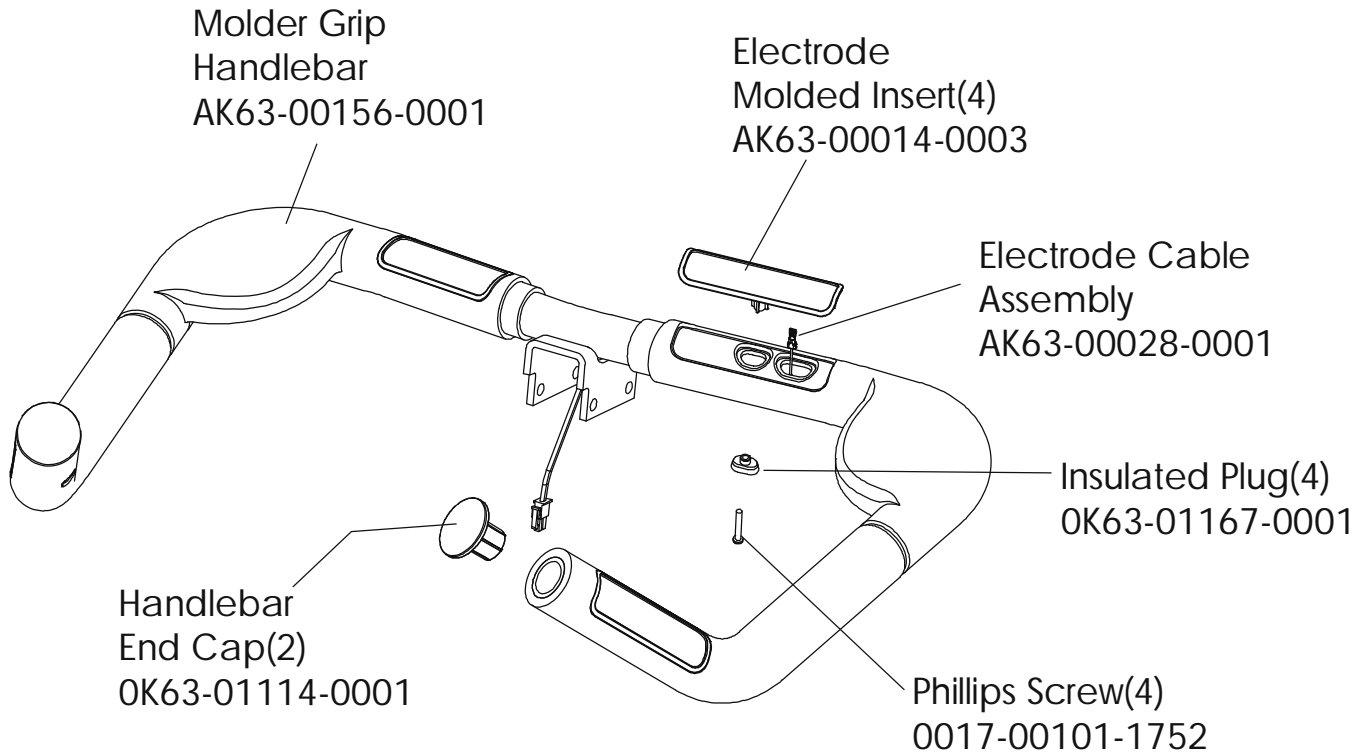

95C-0XXX-02
S/N CCP100000 and UP

ARCTIC SILVER 95Ci

Handlebar Assembly - AK63-00091-0001

95C-0XXX-02

S/N CCP100000 and UP

Alternator Belt
OK63-01065-0000

Intermediate Belt
OK63-01066-0001

**CABLE ASSEMBLY
POWER CONTROL TO ALTERNATOR
AK63-00029-0001**

**CABLE ASSEMBLY
AK63-00028-0001**

**LIFE PULSE EXTENSION
AK63-00069-0000**

P9

**CONSOLE TO ACB CABLE
AK63-00037-0002**

**LOWER CONSOLE
CABLE
AK63-00038-0000**

UPPER CONSOLE

LOWER KEYPAD

P12