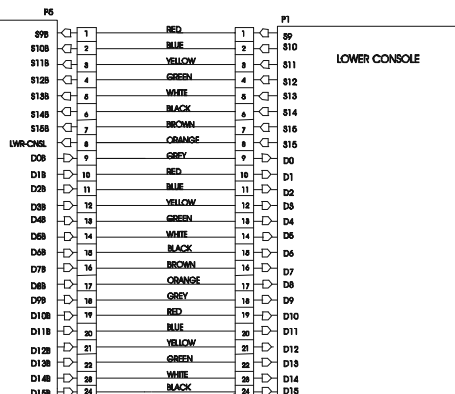

95C-0XXX-02
S/N CCP100000 and UP

ARCTIC SILVER 95Ci

Handlebar Assembly - AK63-00091-0001

95C-0XXX-02

S/N CCP100000 and UP

Alternator Belt
OK63-01065-0000

Intermediate Belt
OK63-01066-0001

**CABLE ASSEMBLY
POWER CONTROL TO ALTERNATOR
AK63-00029-0001**

**CABLE ASSEMBLY
AK63-00028-0001**

**LIFE PULSE EXTENSION
AK63-00069-0000**

P9

**CONSOLE TO ACB CABLE
AK63-00037-0002**

**LOWER CONSOLE
CABLE
AK63-00038-0000**

UPPER CONSOLE

LOWER KEYPAD

P12