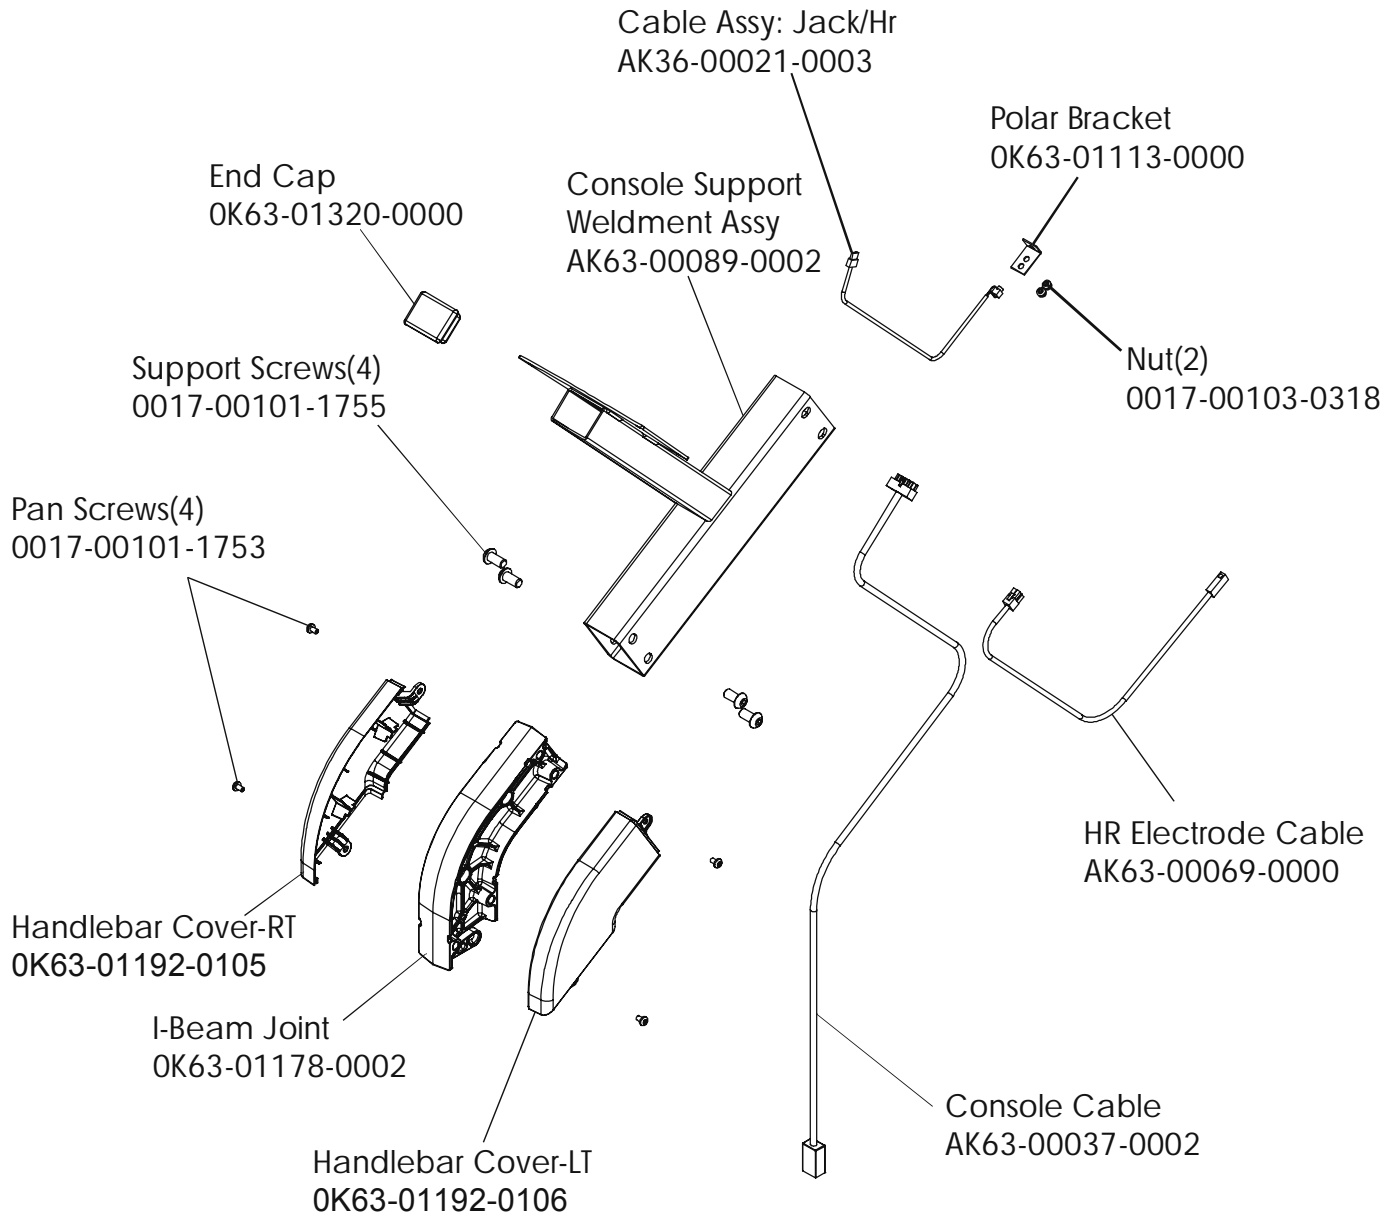

ARCTIC SILVER 95Ci
Console Support Assembly

95C-0XXX-02
S/N CCP100000 and UP